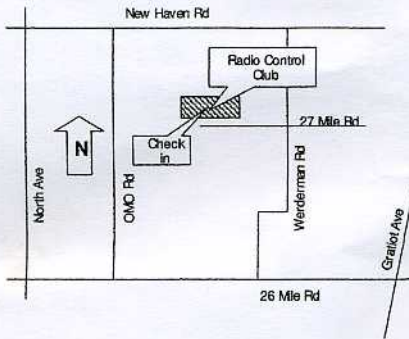

Friends of WC Wetzel State Park
And
The Department of Natural Resources
Are hosting the

11th Annual Park Cleanup

of

Wetzel State Recreation Area

Saturday, April 25, 2009, 9:00am – 1:00pm

Young citizens will receive a Certificate of Park Stewardship for their participation.

Lunch and refreshments will be provided

Please bring:

- Work Gloves
- Work Boots
- Rain gear (if necessary)

W.C. Wetzel State Park is located east of North Avenue, north of 26 Mile Road, between Omo Road and Werderman Road. Meet at the end of 27 Mile Rd, west of Werderman Rd.

(N42° 44.063 W82° 50.917 for you Geocachers)

Check-in begins at 9:00 AM Saturday, April 25, 2009

Check-in station will be located at the end of 27 Mile Road, west of Werderman Road at the RCCD flying field.

Contact:

Lenox Bowman @ (586) 254-2493

Mike Jennett @ (586)-598-8018

Groups or Organizations are welcome